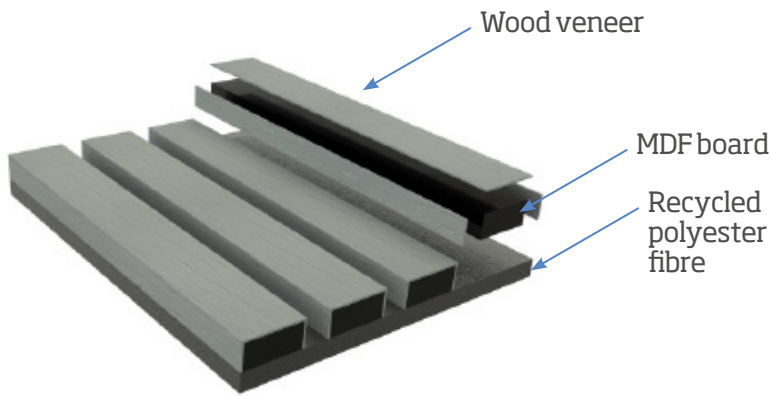

WPKT8

Features

Design	Modern design feature for home & office
Noise reduction	Fibre backing absorbs sound, reducing noise
Colour options	Smoked Oak, Washed Oak & Walnut
Suitability	Domestic & Commercial settings

Specification

Material	MDF board & Recycled polyester fibre
Finish	Wood veneer
Length	2400mm
Width	605mm
Thickness	21mm (MDF & Veneer Slat 12mm, fibre backing 9mm)
Number of slats per panel	15
Coverage	1.44m ²
Noise reduction coefficient*	NRC=0.80, Class B. EN ISO 11654:1997
Cleaning	Vacuum cleaner or dry cloth. Do not use water
Installation	Screws or adhesive
Usage	For internal use only