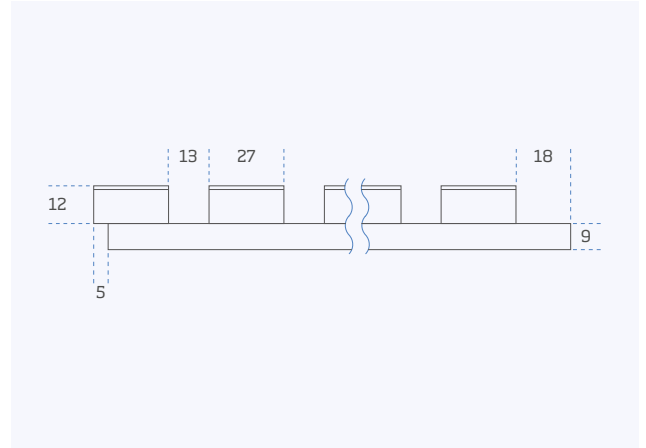

WPKT8

Features

Design	Modern design feature for home & office
Noise reduction	Fibre backing absorbs sound, reducing noise
Colour options	Smoked Oak, Washed Oak & Walnut
Suitability	Domestic & Commercial settings

Specification

Material	MDF board & Recycled polyester fibre
Finish	Wood veneer
Length	2400mm
Width	605mm
Thickness	21mm (MDF & Veneer Slat 12mm, fibre backing 9mm)
Number of slats per panel	15
Coverage	1.44m²
Noise reduction coefficient*	NRC=0.80, Class B. EN ISO 11654:1997
Cleaning	Vacuum cleaner or dry cloth. Do not use water
Installation	Screws or adhesive
Usage	For internal use only

*Certification available upon request